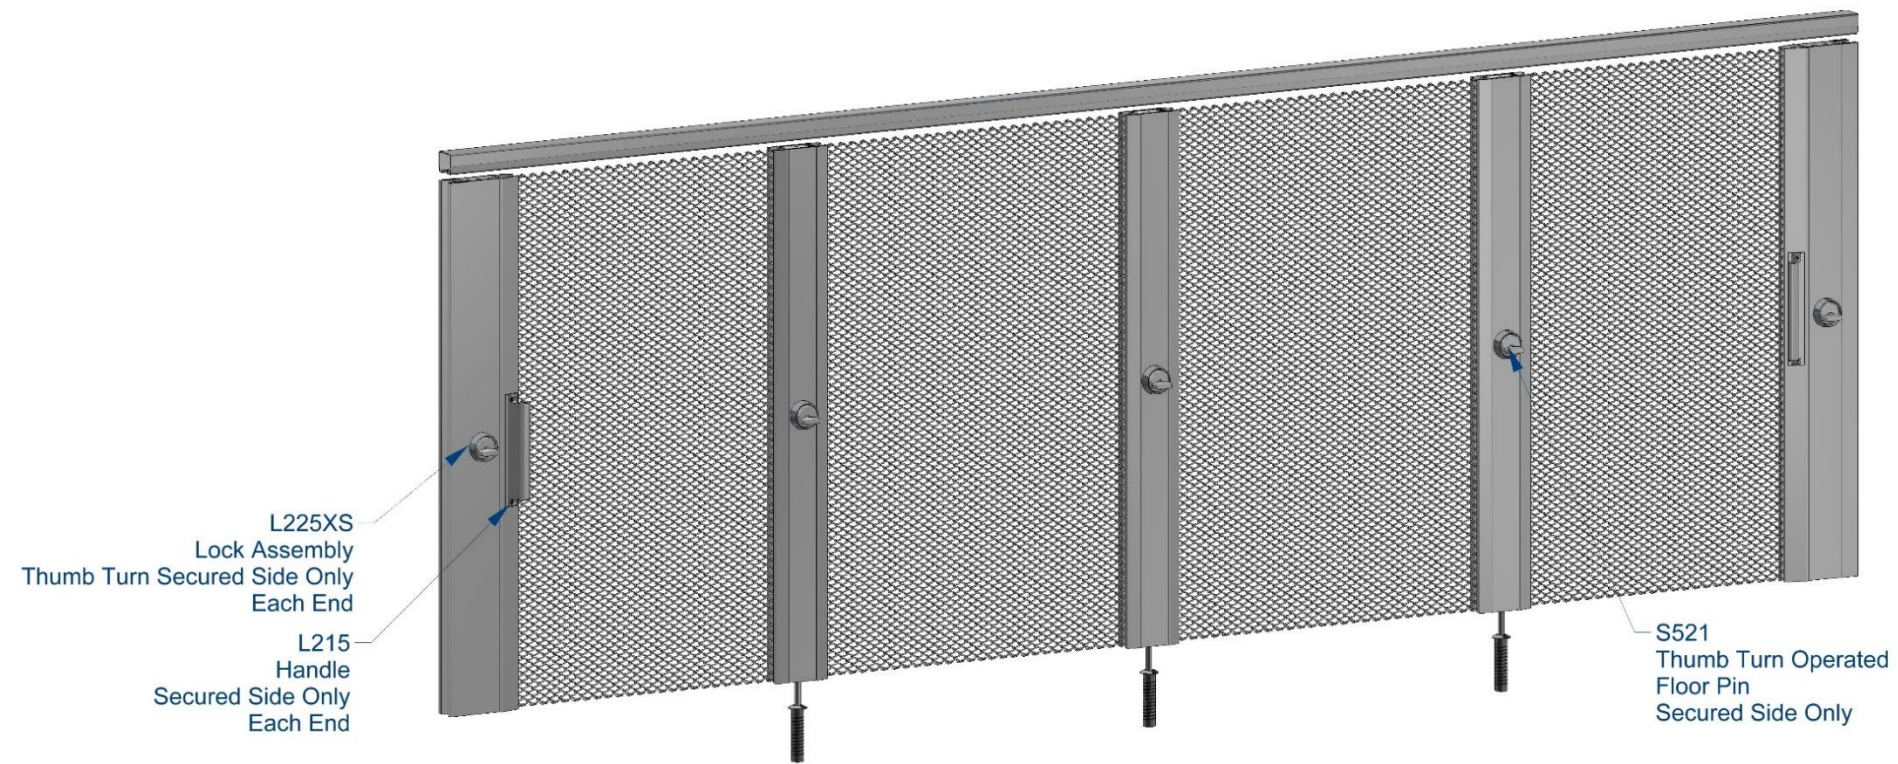

Left End Opening Security System with Intermediate Channels

- Thumb Turn Operated Floor Pins on the Secured Side
- One Sided Lock Assembly:
Thumb Turn Lock on the Secured Side Only

Right End Opening Security System with Intermediate Channels

- Thumb Turn Operated Floor Pins on the Secured Side
- One Sided Lock Assembly:
Thumb Turn Lock on the Secured Side Only

Center Opening Security System with Stiffener Channels

- Thumb Turn Operated Floor Pins on the Secured Side
- One Sided Lock Assembly:
 - Thumb Turn Lock on the Secured Side

Left and Right End Opening Security System with Intermediate Channels

- Thumb Turn Operated Floor Pins on the Secured Side
- One Sided Lock Assembly:
Thumb Turn Lock on the Secured Side Only

Unsecured Side

Secured Side

Left End and Center Opening Security System with Intermediate Channels

- Thumb Turn Operated Floor Pins on the Secured Side
- One Sided Lock Assembly:
Thumb Turn Lock on the Secured Side Only