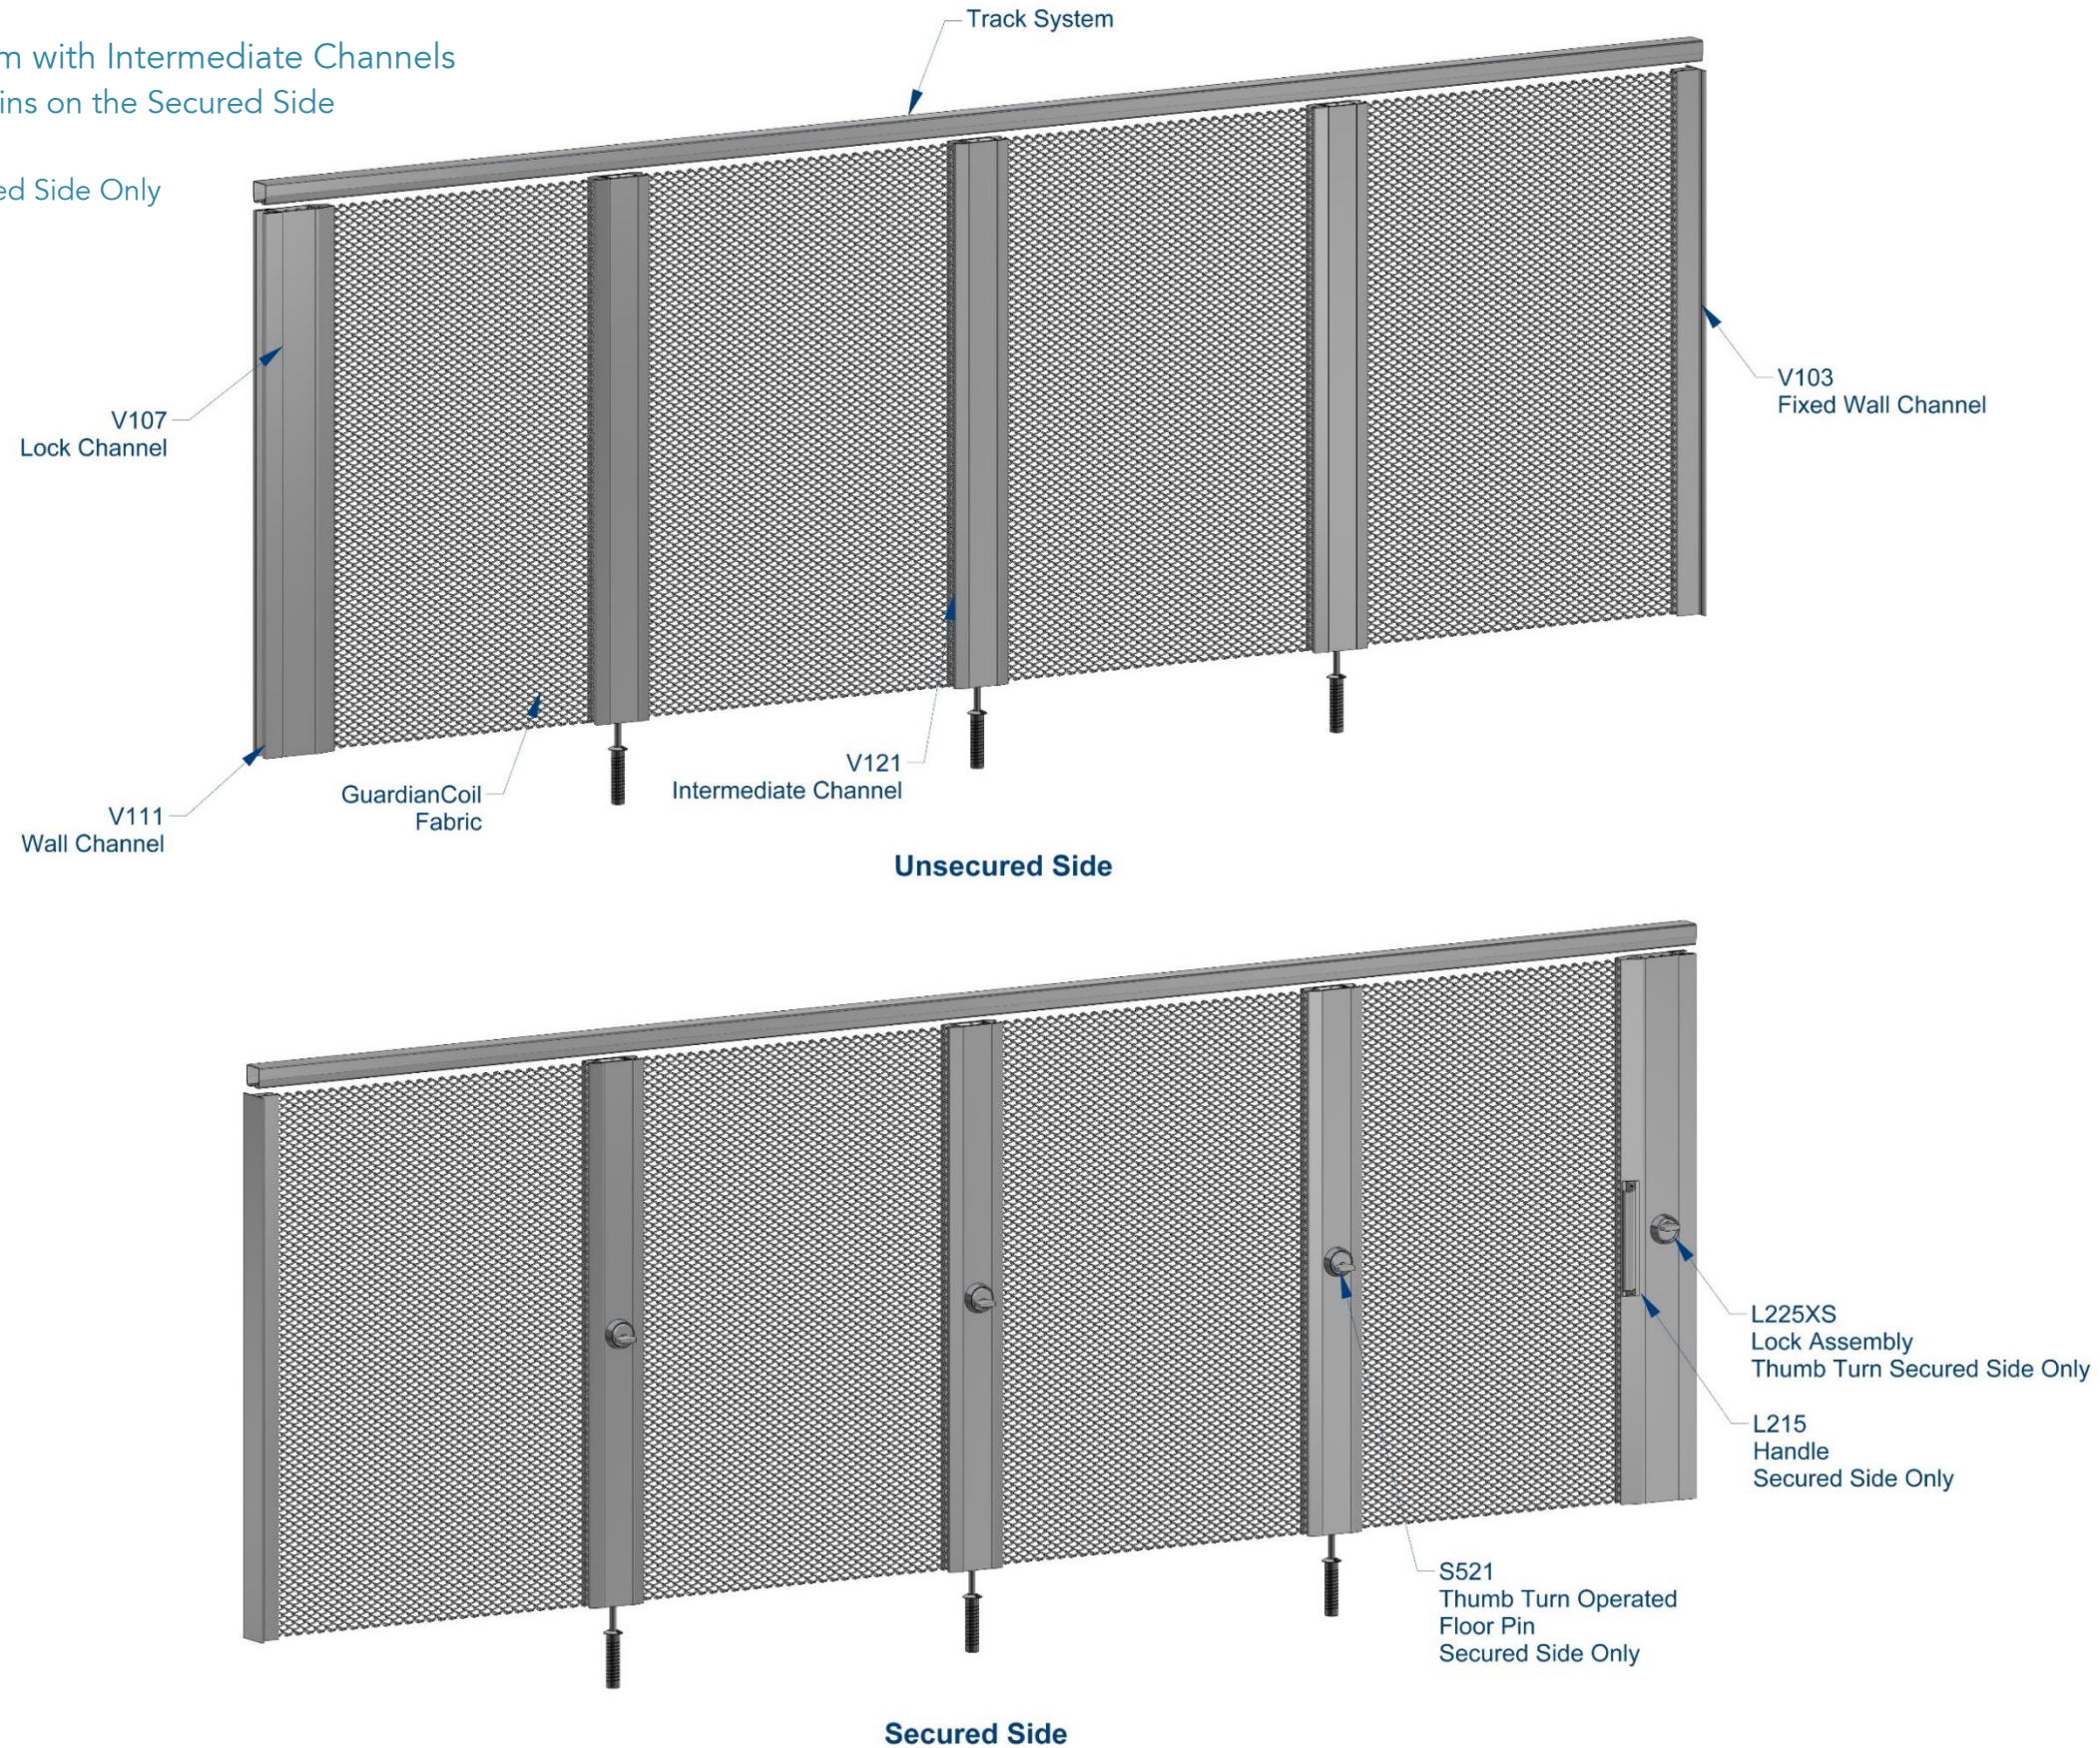

Left End Opening Security System with Intermediate Channels

- Thumb Turn Operated Floor Pins on the Secured Side
- One Sided Lock Assembly:
Thumb Turn Lock on the Secured Side Only

Right End Opening Security System with Intermediate Channels

- Thumb Turn Operated Floor Pins on the Secured Side
- One Sided Lock Assembly:
Thumb Turn Lock on the Secured Side Only

Center Opening Security System with Stiffener Channels

- Thumb Turn Operated Floor Pins on the Secured Side
- One Sided Lock Assembly:
 - Thumb Turn Lock on the Secured Side

Left and Right End Opening Security System with Intermediate Channels

- Thumb Turn Operated Floor Pins on the Secured Side
- One Sided Lock Assembly:
Thumb Turn Lock on the Secured Side Only

Unsecured Side

Secured Side

Left End and Center Opening Security System with Intermediate Channels

- Thumb Turn Operated Floor Pins on the Secured Side
- One Sided Lock Assembly:
Thumb Turn Lock on the Secured Side Only