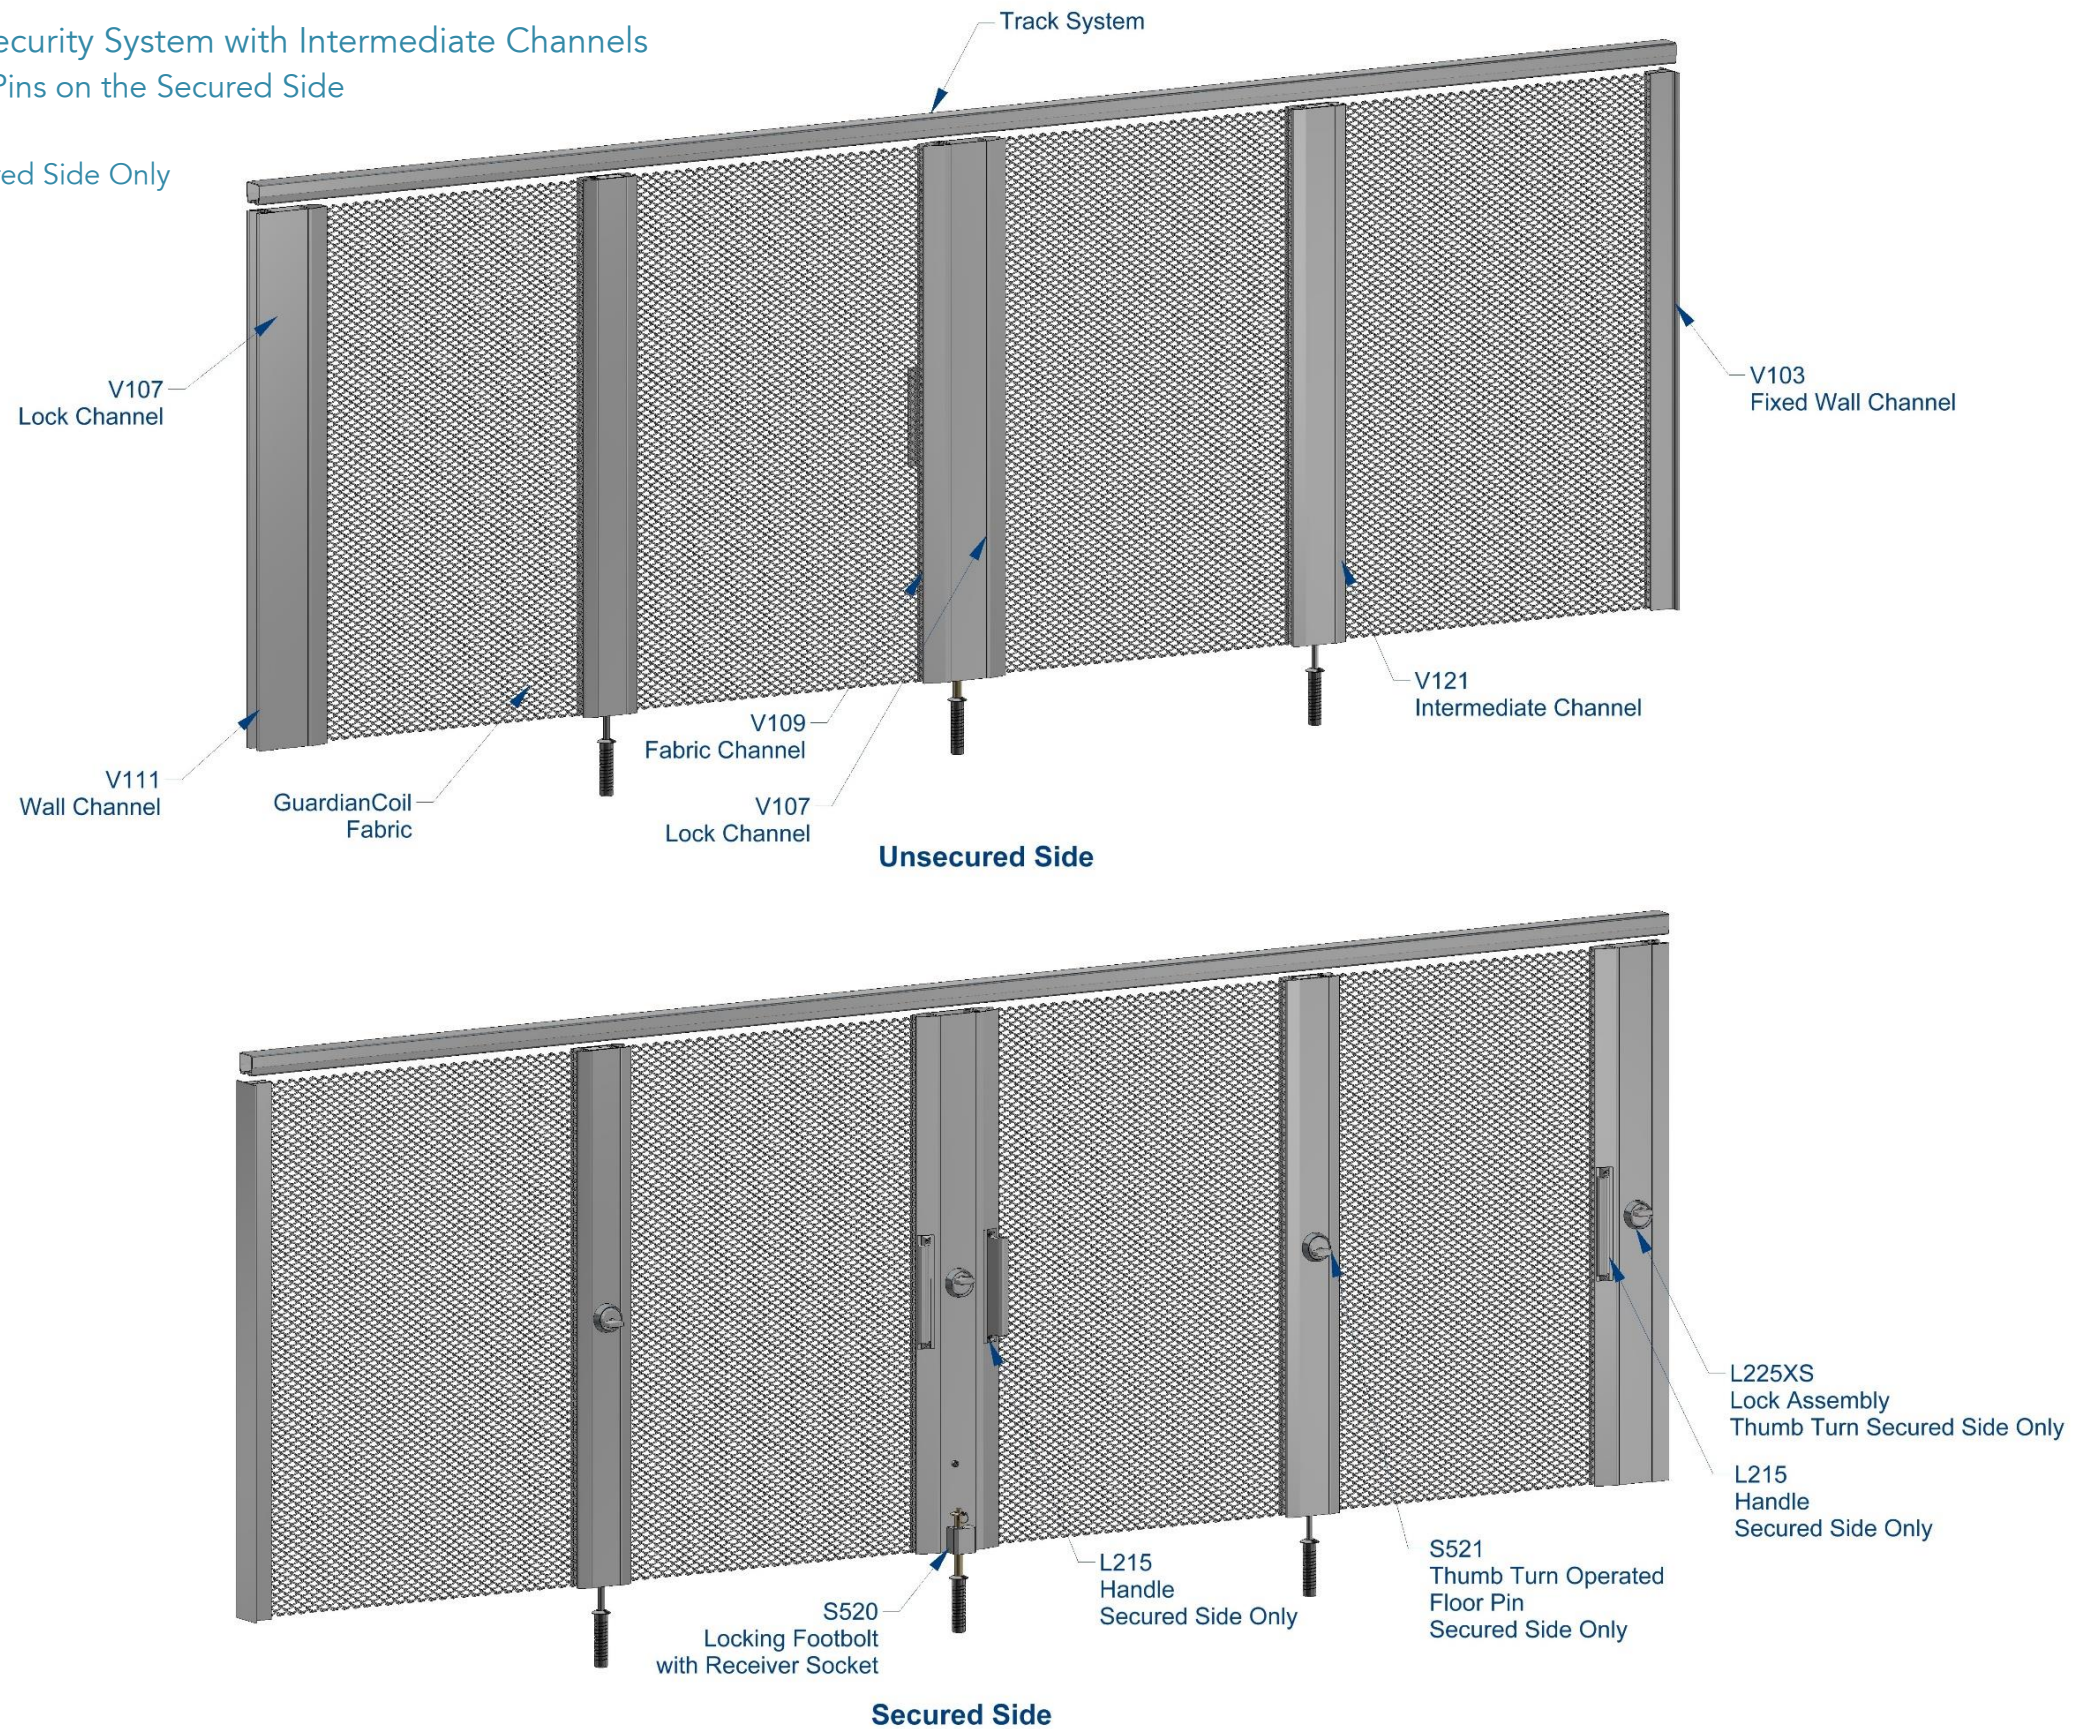

Left End Opening Security System with Intermediate Channels

- Thumb Turn Operated Floor Pins on the Secured Side
- One Sided Lock Assembly:
Thumb Turn Lock on the Secured Side Only

Right End Opening Security System with Intermediate Channels

Left and Right End Opening Security System with Intermediate Channels

- Thumb Turn Operated Floor Pins on the Secured Side
- One Sided Lock Assembly:
Thumb Turn Lock on the Secured Side Only

Unsecured Side

Secured Side

Left End and Center Opening Security System with Intermediate Channels

- Thumb Turn Operated Floor Pins on the Secured Side
- One Sided Lock Assembly:
Thumb Turn Lock on the Secured Side Only

Right End and Center Opening Security System with Intermediate Channels

- Thumb Turn Operated Floor Pins on the Secured Side
- One Sided Lock Assembly:
Thumb Turn Lock on the Secured Side Only