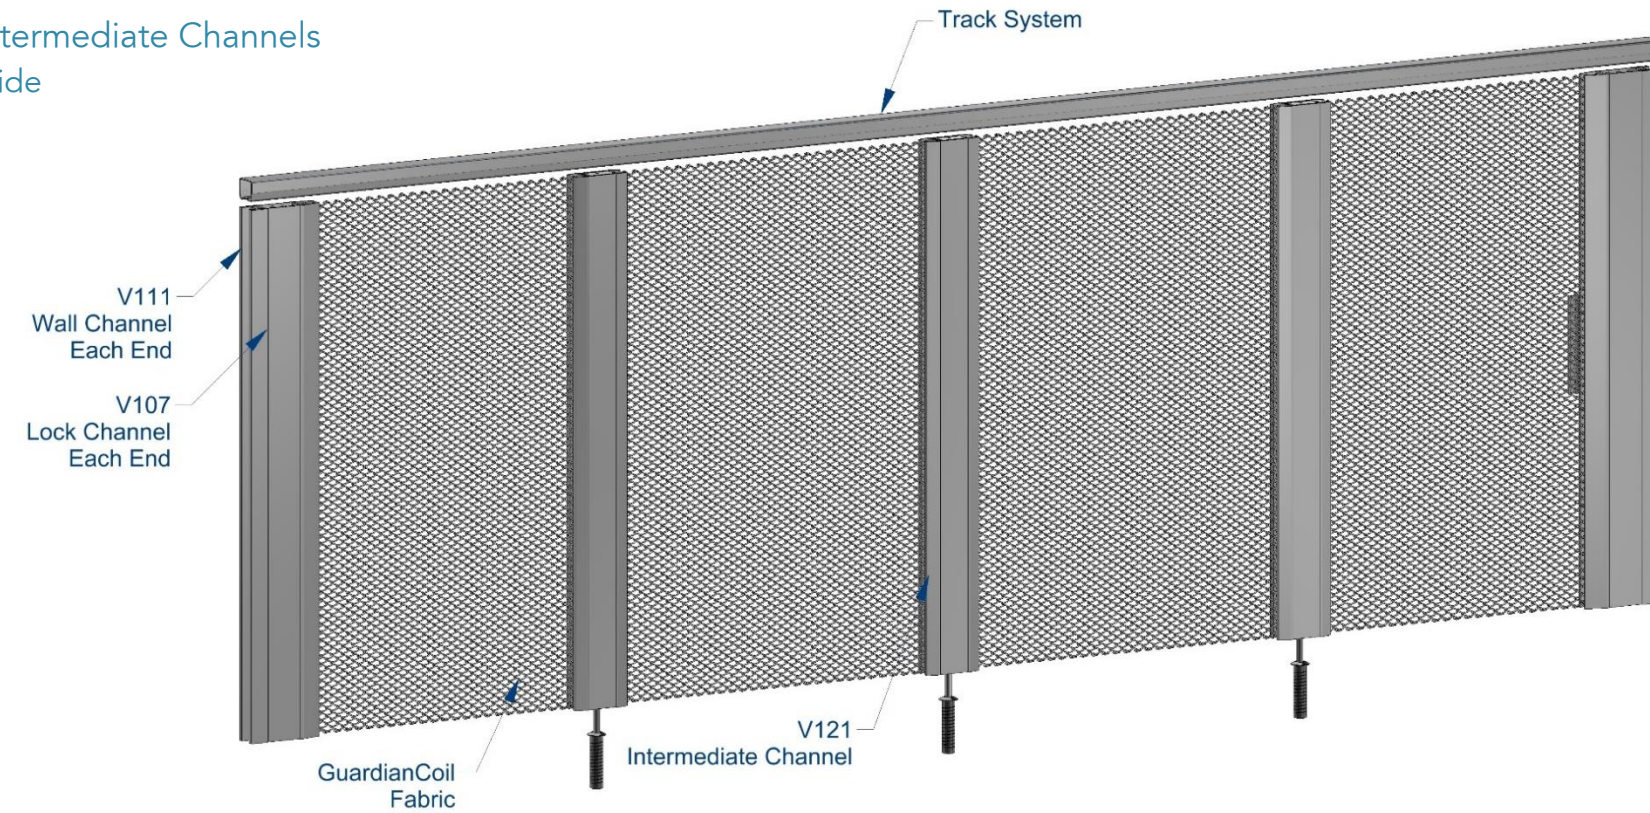

Left End Opening Security System with Intermediate Channels

- Thumb Turn Operated Floor Pins on the Secured Side
- One Sided Lock Assembly:
Thumb Turn Lock on the Secured Side Only

Right End Opening Security System with Intermediate Channels

- Thumb Turn Operated Floor Pins on the Secured Side
- One Sided Lock Assembly:
Thumb Turn Lock on the Secured Side Only

Center Opening Security System with Stiffener Channels

- Thumb Turn Operated Floor Pins on the Secured Side
- One Sided Lock Assembly:
 - Thumb Turn Lock on the Secured Side

Left and Right End Opening Security System with Intermediate Channels

- Thumb Turn Operated Floor Pins on the Secured Side
- One Sided Lock Assembly:
Thumb Turn Lock on the Secured Side Only

Unsecured Side

Secured Side

Left End and Center Opening Security System with Intermediate Channels

- Thumb Turn Operated Floor Pins on the Secured Side
- One Sided Lock Assembly:
Thumb Turn Lock on the Secured Side Only