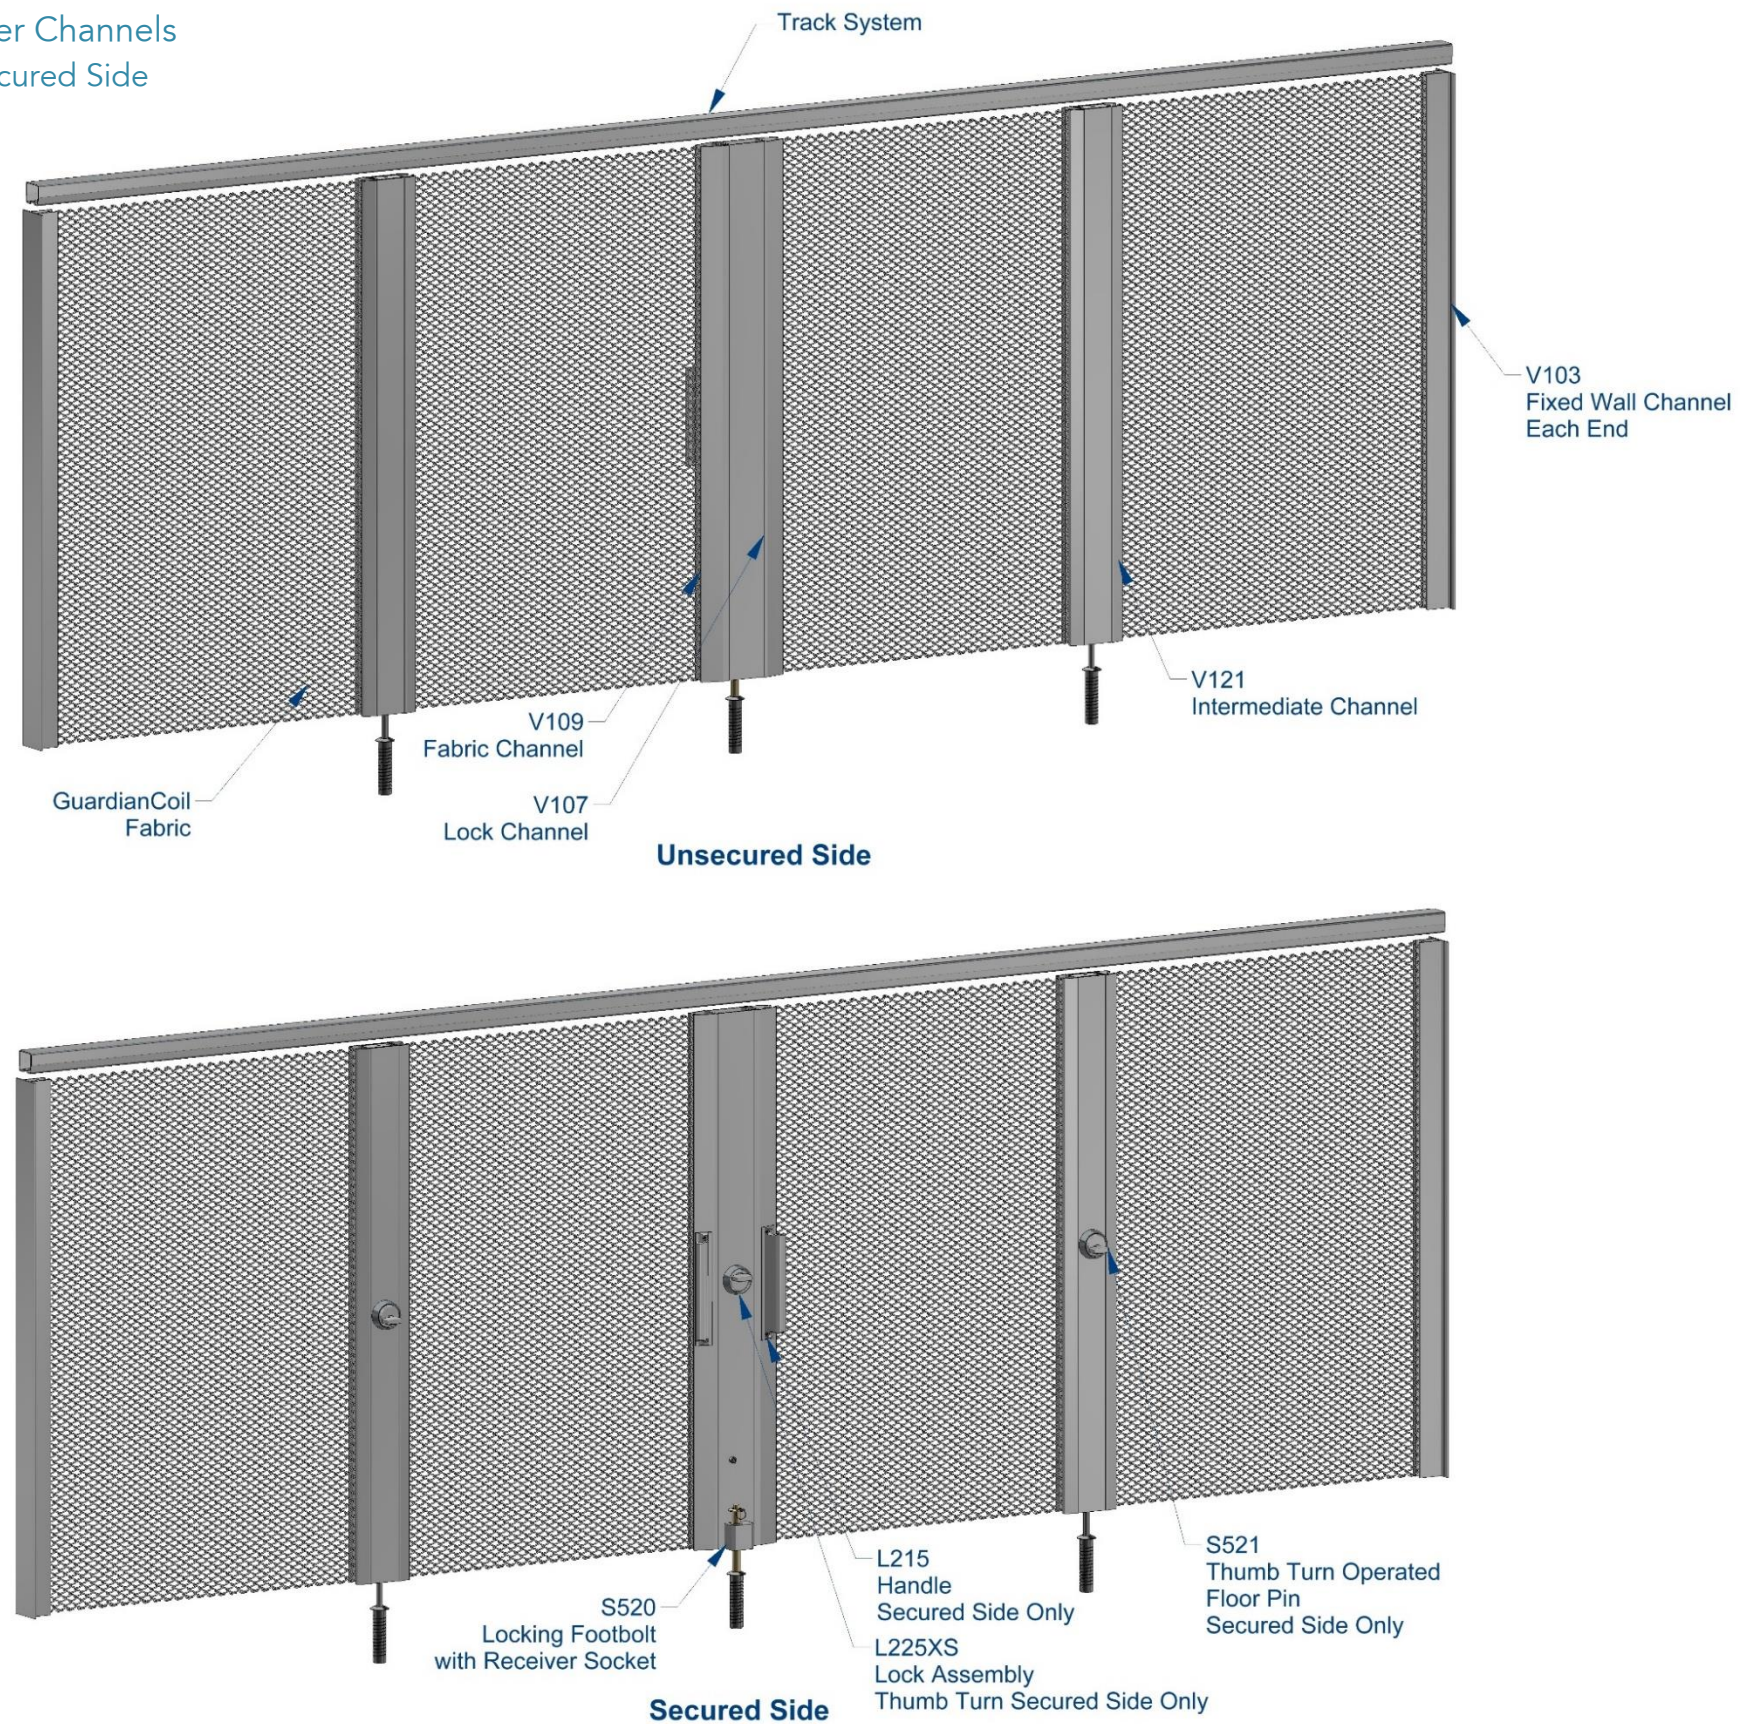

Left End Opening Security System with Intermediate Channels

- Thumb Turn Operated Floor Pins on the Secured Side
- One Sided Lock Assembly:
Thumb Turn Lock on the Secured Side Only

Right End Opening Security System with Intermediate Channels

- Thumb Turn Operated Floor Pins on the Secured Side
- One Sided Lock Assembly:
Thumb Turn Lock on the Secured Side Only

Center Opening Security System with Stiffener Channels

- Thumb Turn Operated Floor Pins on the Secured Side
- One Sided Lock Assembly:
 - Thumb Turn Lock on the Secured Side

Left and Right End Opening Security System with Intermediate Channels

- Thumb Turn Operated Floor Pins on the Secured Side
- One Sided Lock Assembly:
Thumb Turn Lock on the Secured Side Only

Unsecured Side

Secured Side

Left End and Center Opening Security System with Intermediate Channels

- Thumb Turn Operated Floor Pins on the Secured Side
- One Sided Lock Assembly:
Thumb Turn Lock on the Secured Side Only