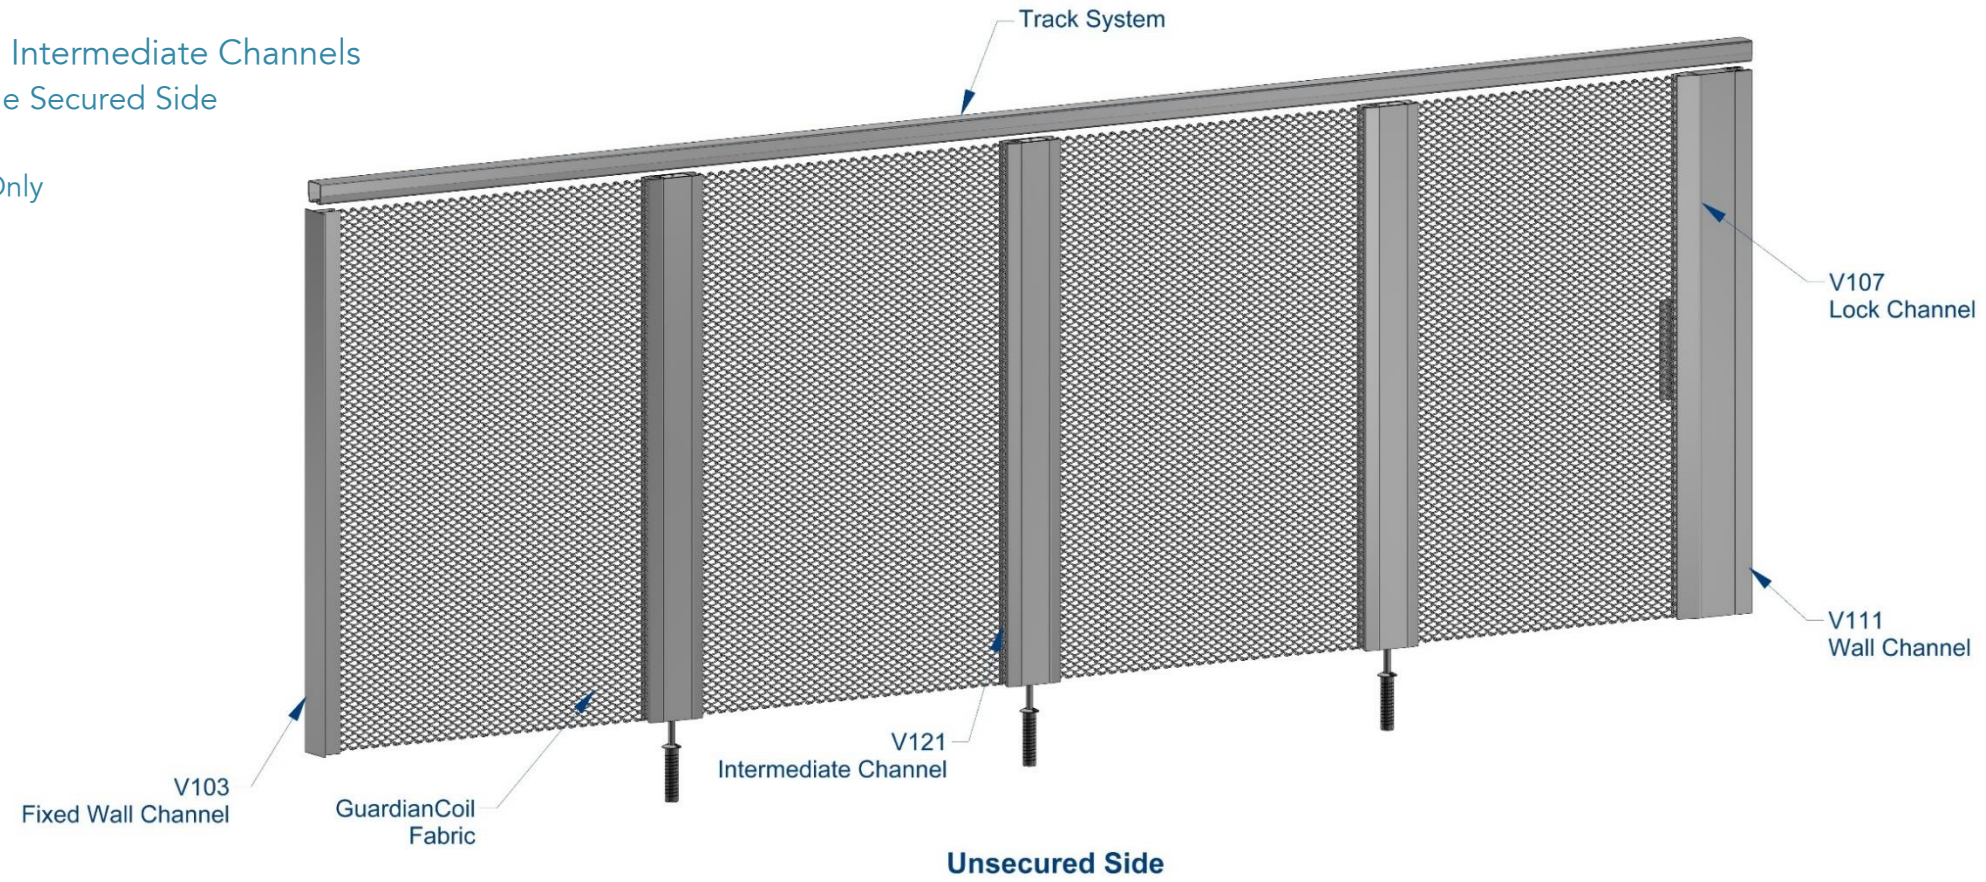

Left End Opening Security System with Intermediate Channels

- Thumb Turn Operated Floor Pins on the Secured Side
- One Sided Lock Assembly:
Thumb Turn Lock on the Secured Side Only

Right End Opening Security System with Intermediate Channels

- Thumb Turn Operated Floor Pins on the Secured Side
- One Sided Lock Assembly:
Thumb Turn Lock on the Secured Side Only

Center Opening Security System with Stiffener Channels

- Thumb Turn Operated Floor Pins on the Secured Side
- One Sided Lock Assembly:
 - Thumb Turn Lock on the Secured Side

Left and Right End Opening Security System with Intermediate Channels

- Thumb Turn Operated Floor Pins on the Secured Side
- One Sided Lock Assembly:
Thumb Turn Lock on the Secured Side Only

Unsecured Side

Secured Side

Left End and Center Opening Security System with Intermediate Channels

- Thumb Turn Operated Floor Pins on the Secured Side
- One Sided Lock Assembly:
Thumb Turn Lock on the Secured Side Only